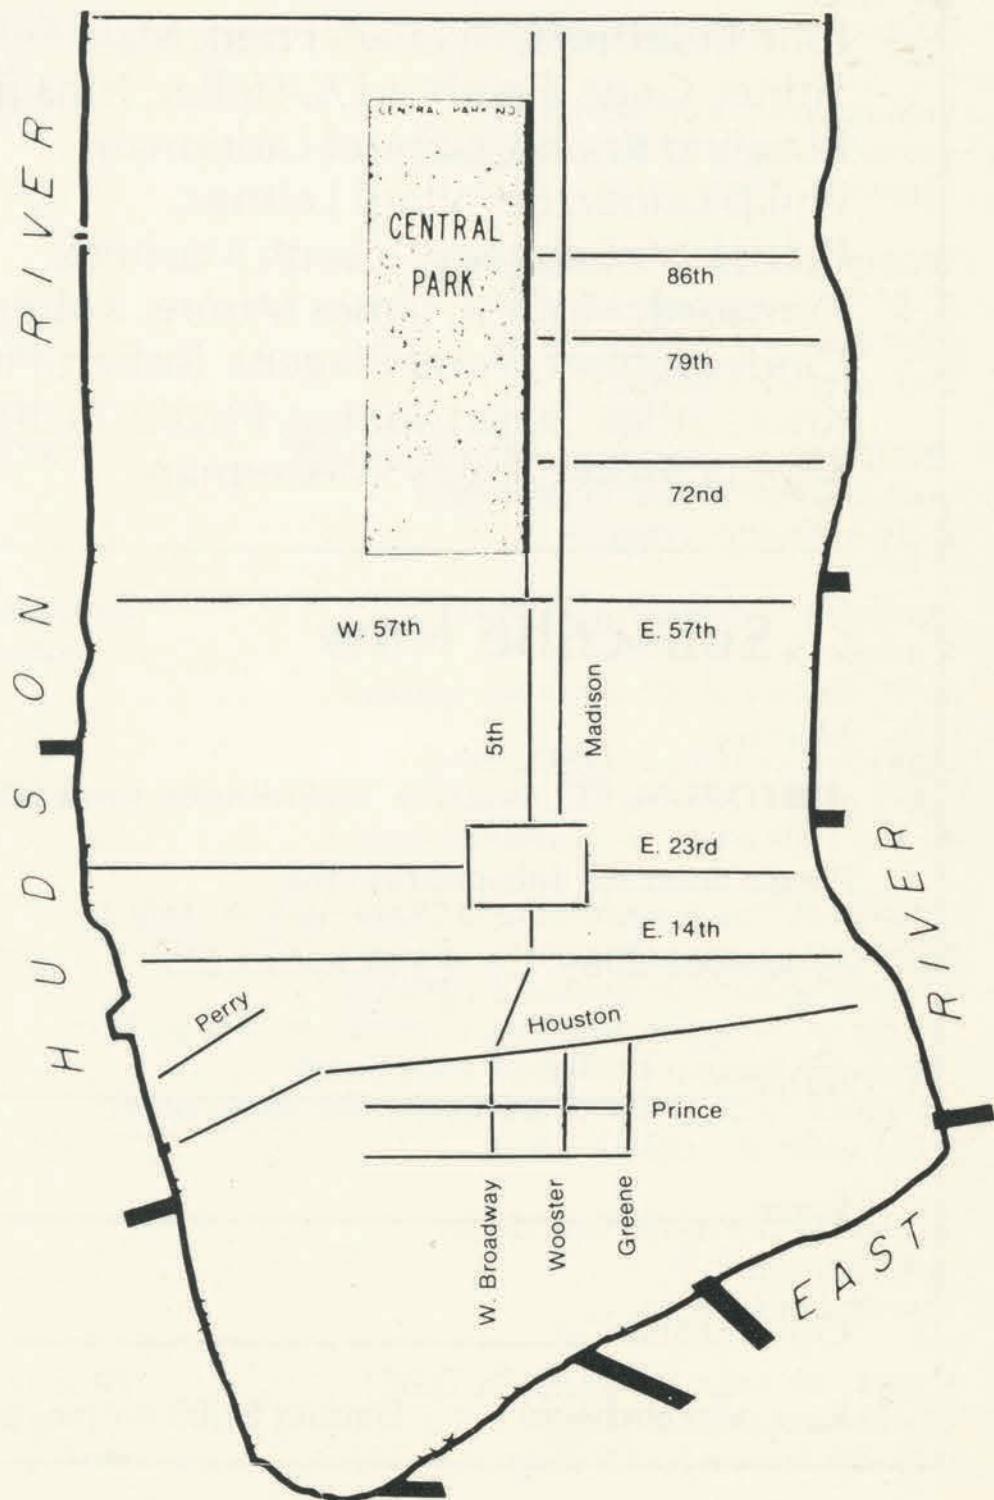

PHOTOGRAPHERS OF ART

BEVAN DAVIES — 500 Broadway, 925-9132
TOM LIDEN — 361 Canal Street, 431-4387
ERIC POLLITZER — 117 Sixth St., Garden City Park, N. Y., LE 9-1919
ROBERT MATES — 169 E. 92nd Street, AT 9-4302
MALCOLM VARON — 125 5th Avenue, 473-5957
BOB WEINREB — 510 Broadway, 966-1013

RESTORATION

MARY WHITTEN/WINNIE BENDINER (Paper) — 426 Broome St., 925-2856

SILKSCREENS AND SERIGRAPHY

COLOR-VU CORP. — 45 W. 13th Street, 924-2036

STRETCHERS

SGROI CANVAS — 143 Greene, 674-0338

TRAVEL ARRANGEMENTS

PARTNERS IN TRAVEL (JOE SIMMS) — (215) 732-4700

For a listing in this publication, please contact UNIVERSITY GALLERIES INC., 520 Fifth Avenue, N. Y. C., N. Y. 10036 (212) 682-5844.

**New York
Gallery Areas**